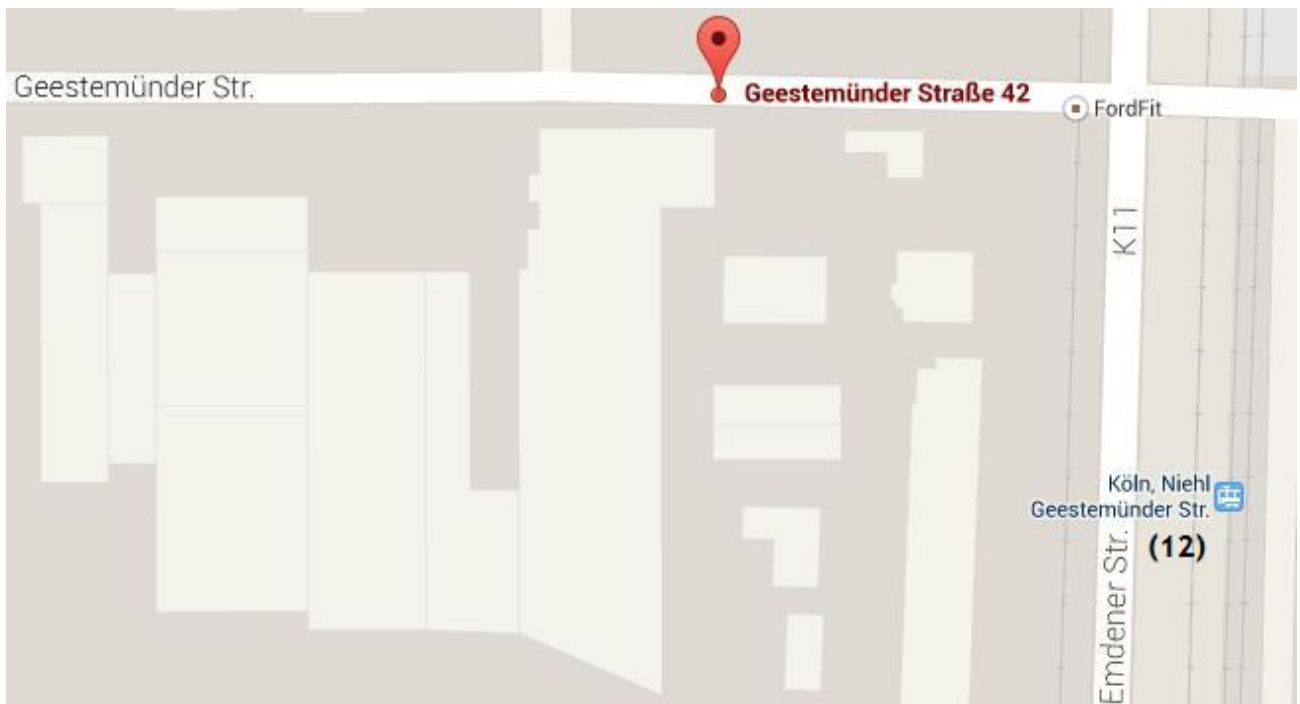

9am– 10:30am

Group presentation by the participants
(using resources)

Venue

Lachemer Weg 22F
50737 Cologne

Break (adjusted according the progress of the sequence)

10:45am – 12noon

Review of the session

Lachemer Weg 22F
50737 Cologne

Lunch at the community

Access

Emmaus Cologne Community

Community house

Lachemer Weg 22F, 50737 Cologne (Germany)

Tel: +49 221 560 76 35

Tram lines 12 or 15: Wilhelm-Sollmann-str. station

Store / Sale

Geestemünder Str. 42, 50735 Cologne (Germany)

Tel: +49 221 971 17 31 ou 32

Tram line 12 : Geestemünder Str. station

Accommodation will be provided by Emmaus Cologne in shared rooms on the shop site (Geestemünder Str. 42, 50735 Cologne). Sheets are provided. Please bring your own towels and toiletries.