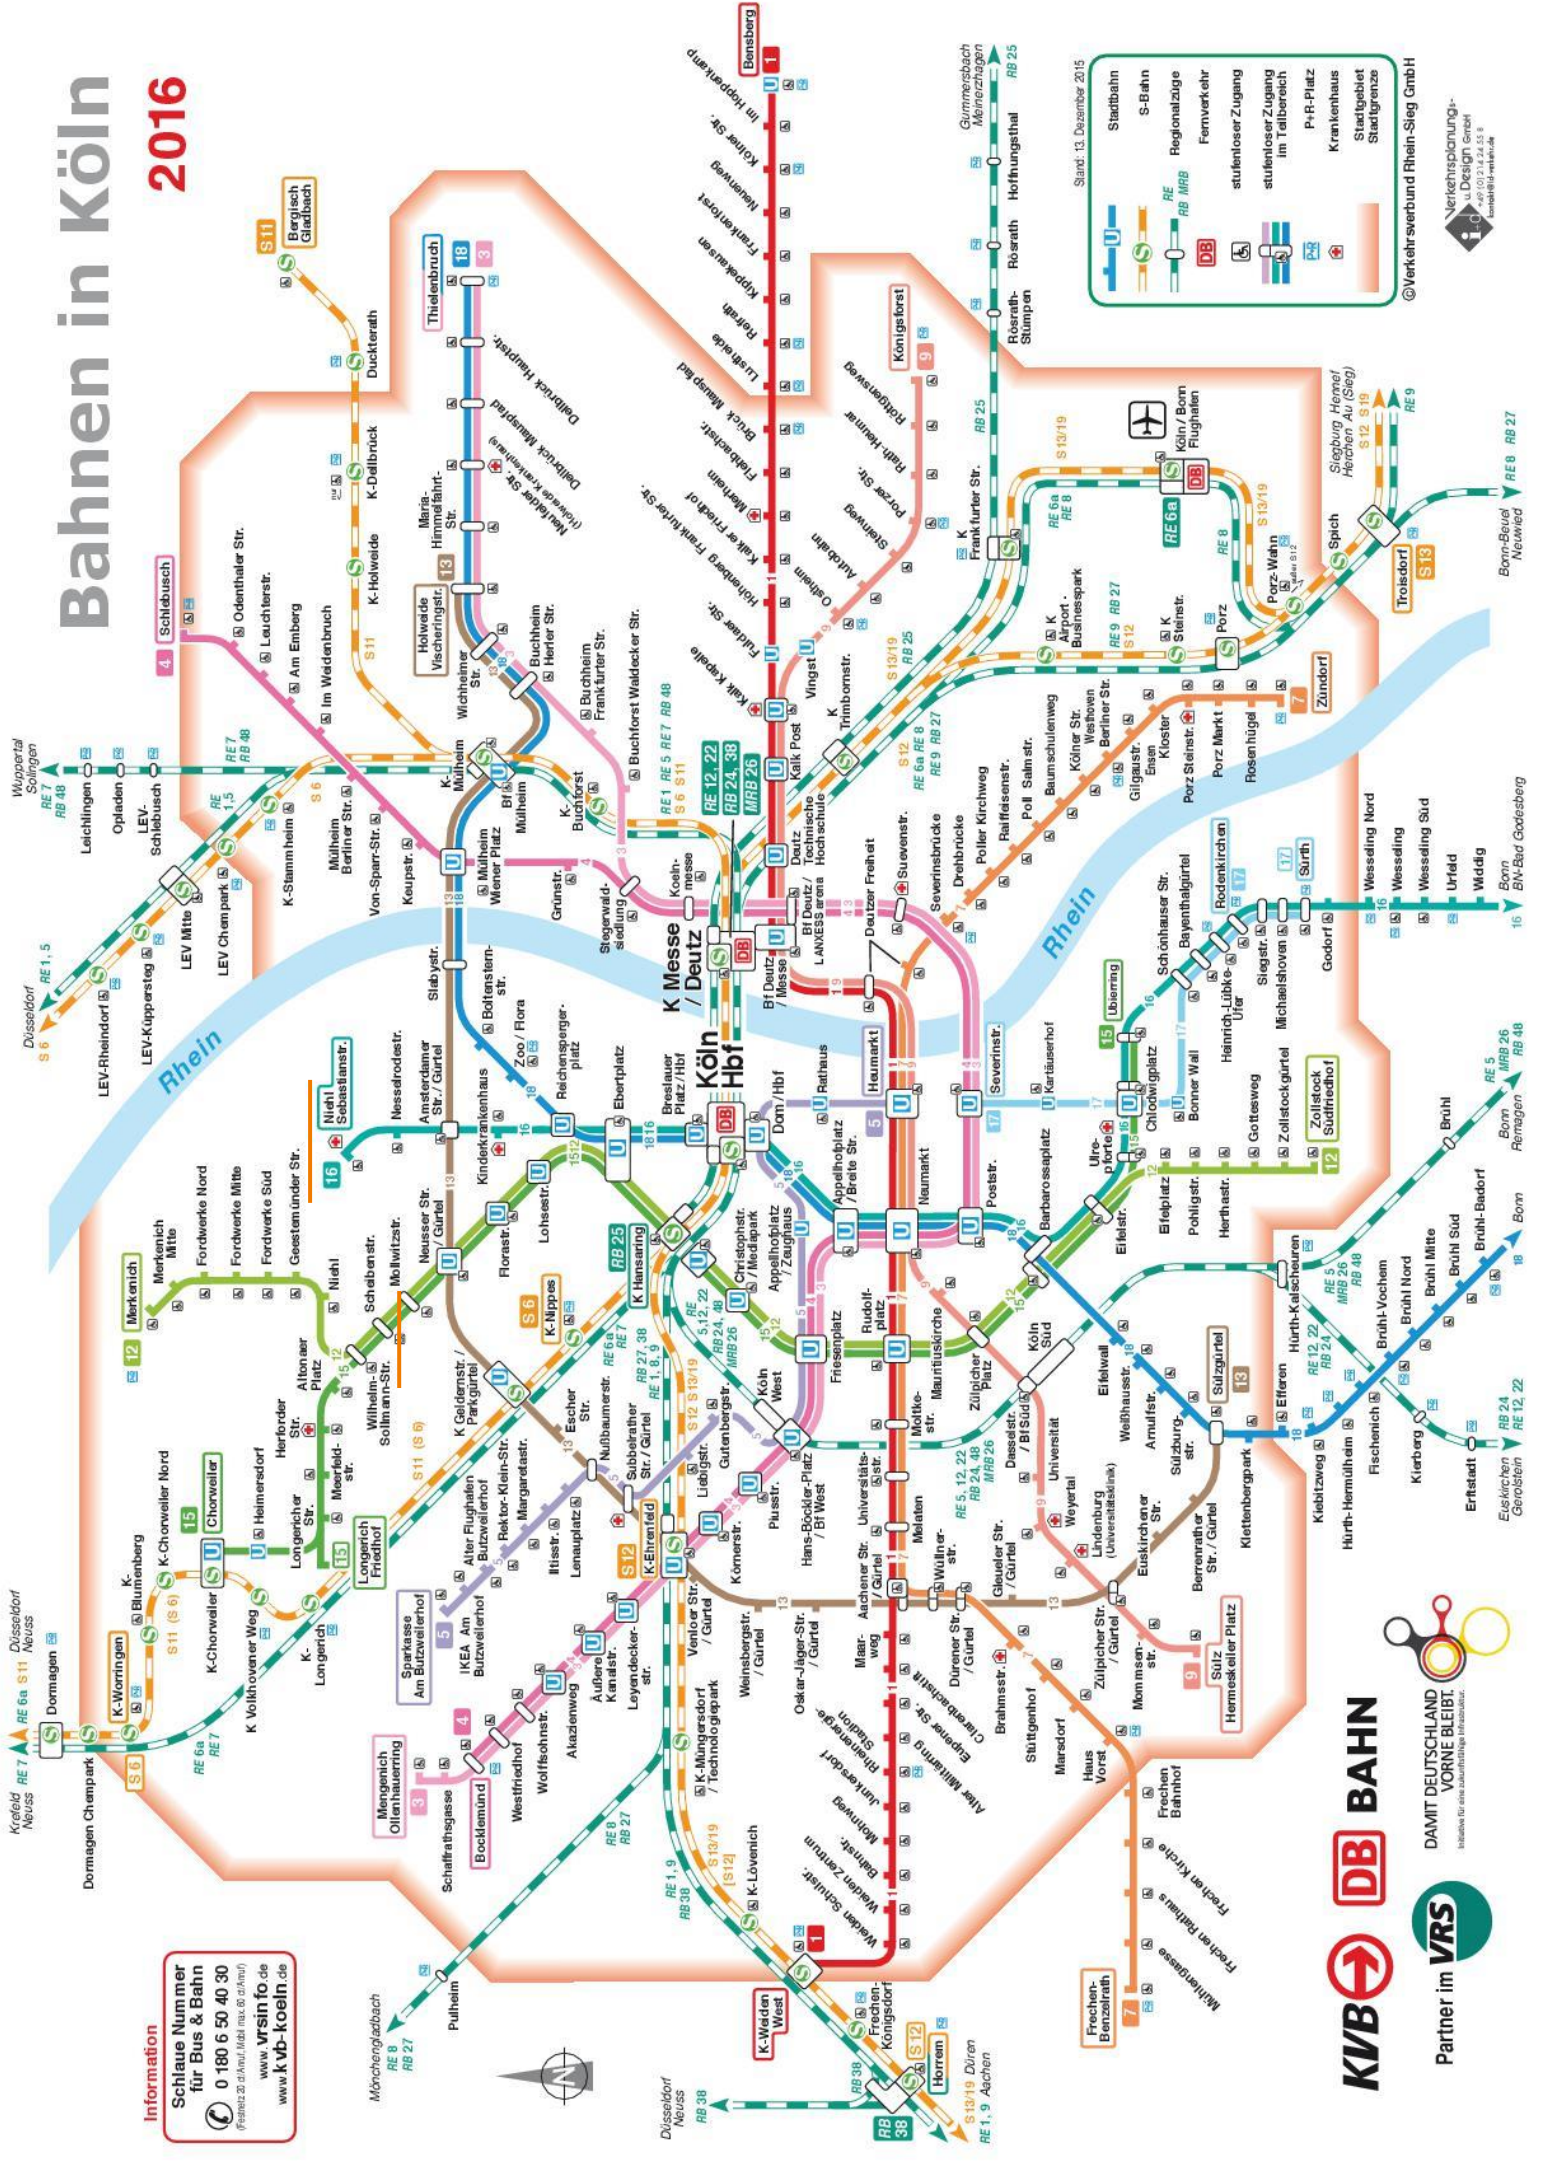

Bahnen in Köln 2016

Information
Schlaue Nummer für Bus & Bahn
0 180 6 50 40 30
(Preis: 2 ct/Anruf, Mobil max. 6 ct/Anruf)
www.vrsin fo.de
www.kvb-koeln.de

Stand: 13. Dezember 2015

- Stadtbahn
- S-Bahn
- Regionalzüge
- Fernverkehr
- studentenloser Zugang
- studentenloser Zugang im Talbereich
- P+R-Platz
- Krankenhaus
- Stadtgebiet
- Stadtgrenze

© Verkehrsverbund Rhein-Sieg GmbH

KVB DB BAHN

DAMIT DEUTSCHLAND VORNE BLEIBT.
Initiative für eine zukunftsfähige Infrastruktur.

Partner im **VRS**